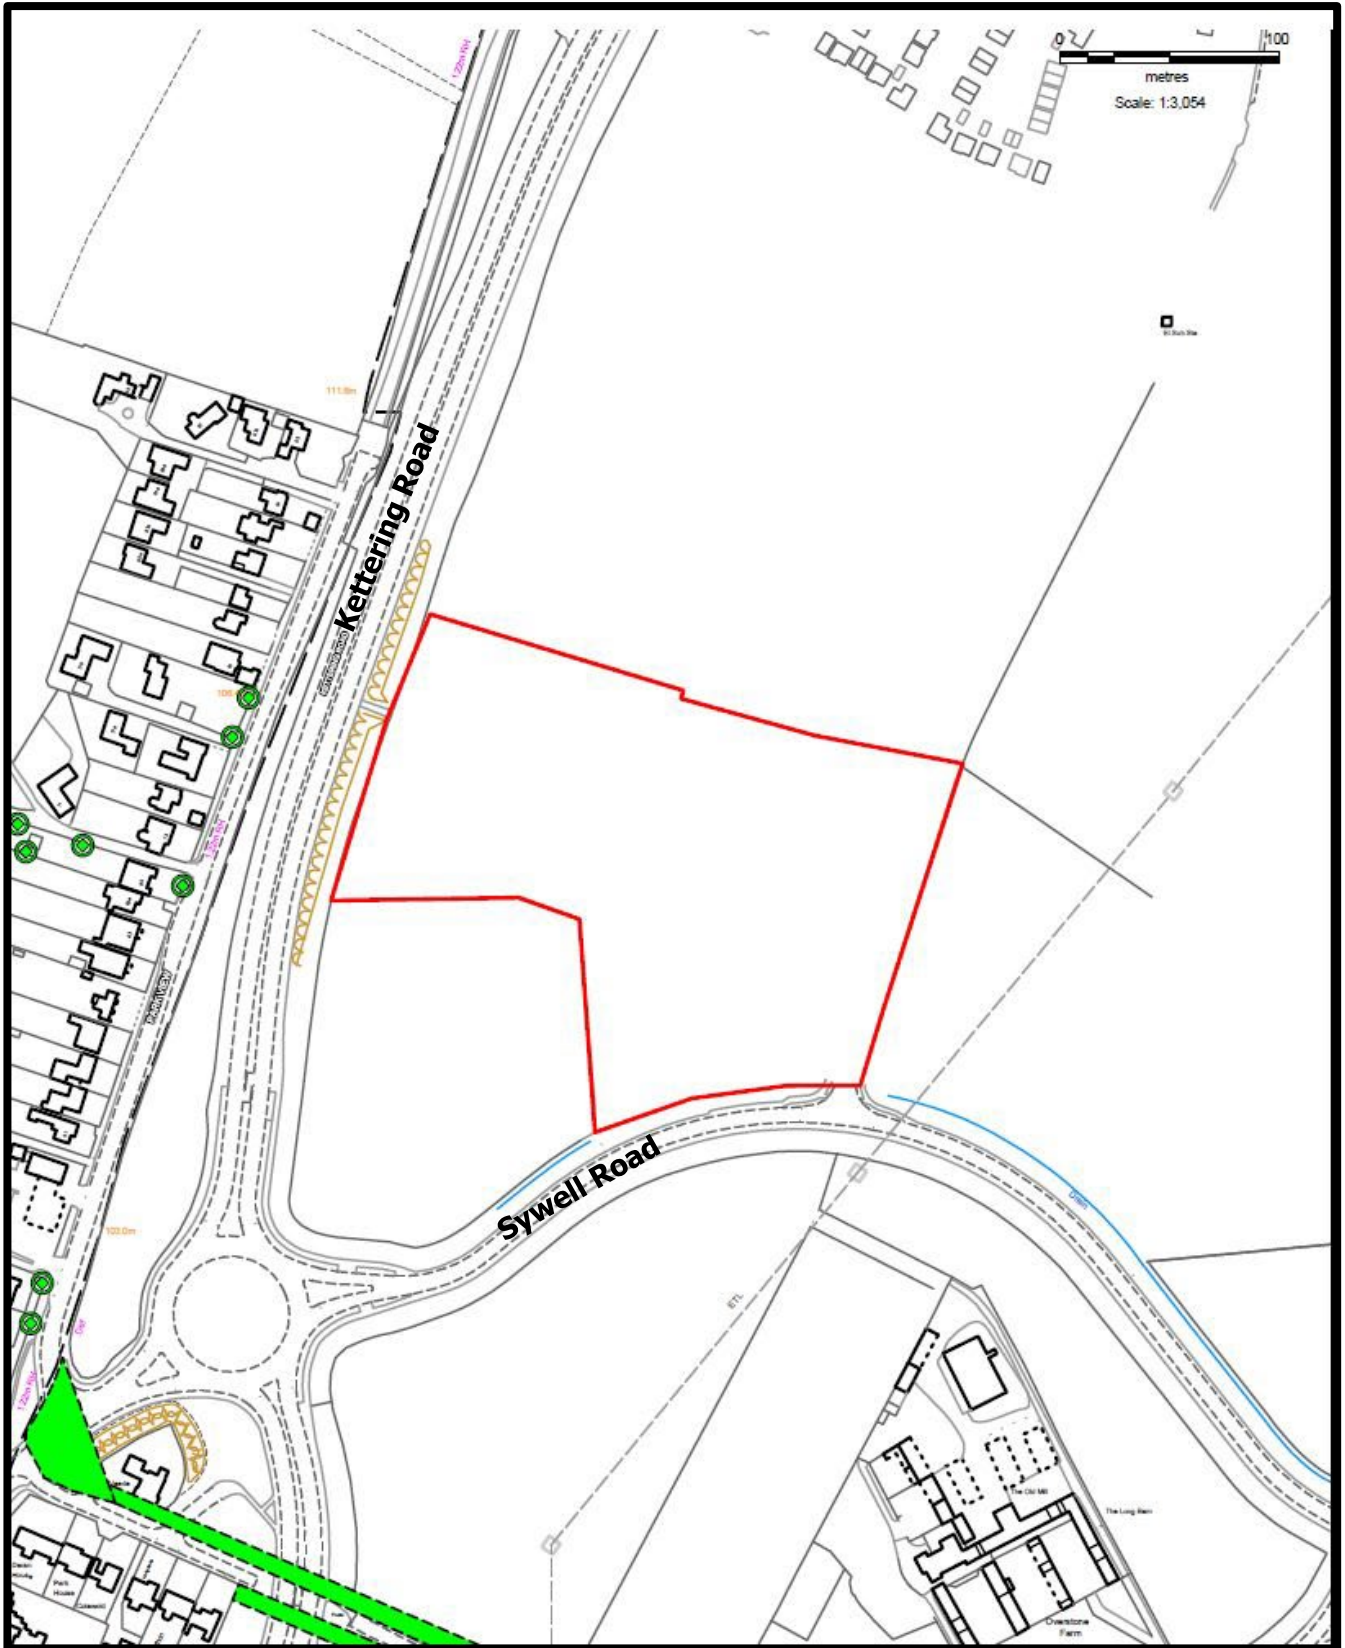

Application Number: WND/2021/0870

Ward: Moulton

Town/Village: Overstone

Site Area: 3.18 ha

Grid Location: SP 266753 479595

Map Scale: 1:3054

- Site
- Parish
- ⊙ TPO Tree
- █ TPO Group